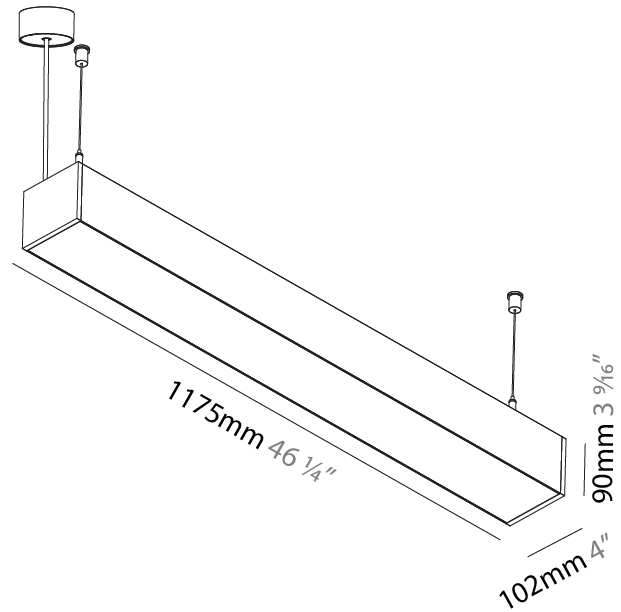

GENERAL

Series: Idaho
Subseries: Idaho 100
Brand: Prolicht
Division: Architectural
Mounting Type: Suspension
Mounting Location: Ceiling
Subcategory: Profile

PHYSICAL

Shape: Rectangle
Length (mm): 1175
Length (in): 46 1/4
Width (mm): 102
Width (in): 4
Height (mm): 90
Height (in): 3 9/16
Max. Overall Height (mm): 2090
Max. Overall Height (in): 82 5/16
Light Distribution: Direct
Weight (kg): 6
Weight (lbs): 13.2
Diffuser: PMMA - Opal or Micro-Prism
Fixture Finish: ANA / SSR / BKV / CWI / CRY / HAB / MSR / UFT / ITA / RUA / OGR / FTG / MYG / RWR / LOD / PUS / FRO / FUP / KIA / POP / BLS / SPG / MEY / GOH / GUM / CHC / COM / ABZ / JAG / OBR / MOS / ROR
Fixture Material: Aluminum
Cable Details: 2000mm or 6000mm Transparent Cable

ELECTRICAL

Lamp Type: LED (Zhaga Standard)
Input Wattage (W): 20
Total Output Wattage (W): 16
Dimming: Non-Dimming / Phase Dimming (120Vac only) / 0-10V Dimming
Driver Included: Yes
Driver Location: Integrated
Driver Type: Constant Current - 120 / 277Vac
Driver Class: Class 2
Input Voltage (V): 120 - 277
Constant Current (MA): 350

LED

Color Temperature (°K): 3000 / 3500 / 4000
Max. Delivered Lumen (lm): 2010 / 2088 / 2130
CRI: >80 CRI
Lamp Life (hrs): 50000

OPTICAL

RATINGS AND CERTIFICATIONS

Certified By: Certified for North American Standards
IP rating: IP20