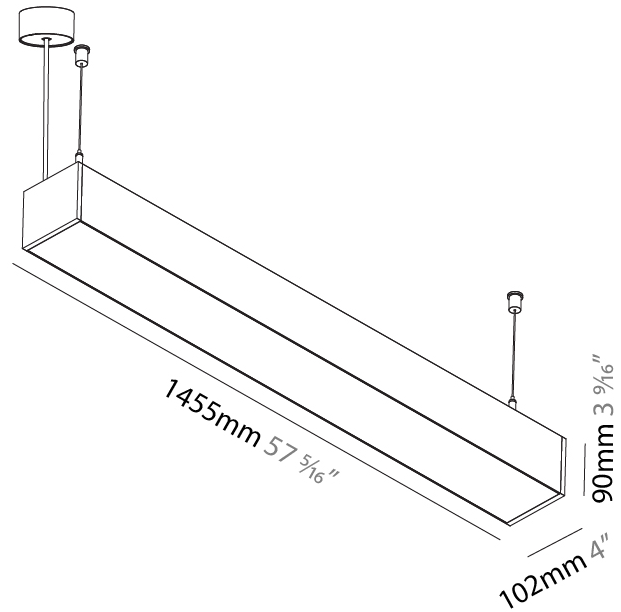

GENERAL

Series: Idaho
Subseries: Idaho 100
Brand: Prolicht
Division: Architectural
Mounting Type: Suspension
Mounting Location: Ceiling
Subcategory: Profile

PHYSICAL

Shape: Rectangle
Length (mm): 1455
Length (in): 57 ⁵/₁₆"
Width (mm): 102
Width (in): 4
Height (mm): 90
Height (in): 3 ⁹/₁₆"
Max. Overall Height (mm): 2090
Max. Overall Height (in): 82 ⁵/₁₆"
Light Distribution: Direct
Weight (kg): 7.2
Weight (lbs): 15.84
Diffuser: PMMA - Opal or Micro-Prism
Fixture Finish: ANA / SSR / BKV / CWI / CRY / HAB / MSR / UFT / ITA / RUA / OGR / FTG / MYG / RWR / LOD / PUS / FRO / FUP / KIA / POP / BLS / SPG / MEY / GOH / GUM / CHC / COM / ABZ / JAG / OBR / MOS / ROR
Fixture Material: Aluminum
Cable Details: 2000mm or 6000mm Transparent Cable

ELECTRICAL

Lamp Type: LED (Zhaga Standard)
Input Wattage (W): 25
Total Output Wattage (W): 20
Dimming: Non-Dimming / Phase Dimming (120Vac only) / 0-10V Dimming
Driver Included: Yes
Driver Location: Integrated
Driver Type: Constant Current - 120 / 277Vac
Driver Class: Class 2
Input Voltage (V): 120 - 277
Constant Current (MA): 350

LED

Color Temperature (°K): 3000 / 3500 / 4000
Max. Delivered Lumen (lm): 2520 / 2607 / 2660
CRI: >80 CRI
Lamp Life (hrs): 50000

OPTICAL

RATINGS AND CERTIFICATIONS

Certified By: Certified for North American Standards
IP rating: IP20