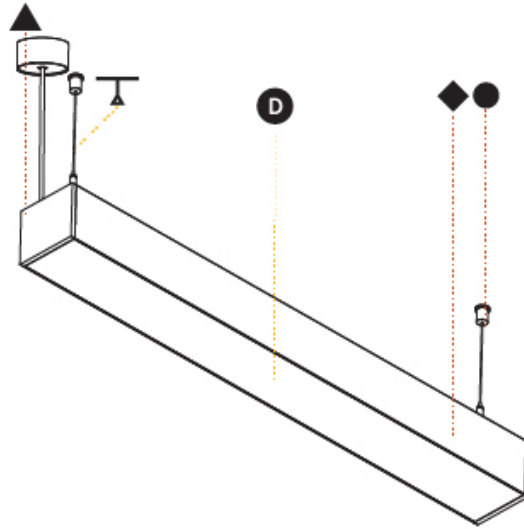

A300098-

PROJECT

TYPE

SPECIFIER

QUANTITY

DATE

A