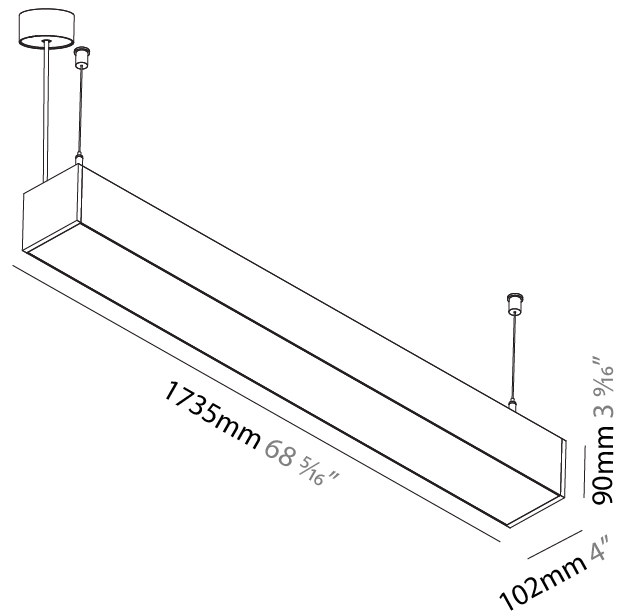

GENERAL

Series: Idaho
Subseries: Idaho 100
Brand: Prolicht
Division: Architectural
Mounting Type: Suspension
Mounting Location: Ceiling
Subcategory: Profile

PHYSICAL

Shape: Rectangle
Length (mm): 1735
Length (in): 68 ⁵/₁₆"
Width (mm): 102
Width (in): 4
Height (mm): 90
Height (in): 3 ⁹/₁₆"
Max. Overall Height (mm): 2090
Max. Overall Height (in): 82 ⁵/₁₆"
Light Distribution: Direct
Weight (kg): 8.4
Weight (lbs): 18.48
Diffuser: PMMA - Opal or Micro-Prism
Fixture Finish: ANA / SSR / BKV / CWI / CRY / HAB / MSR / UFT / ITA / RUA / OGR / FTG / MYG / RWR / LOD / PUS / FRO / FUP / KIA / POP / BLS / SPG / MEY / GOH / GUM / CHC / COM / ABZ / JAG / OBR / MOS / ROR
Fixture Material: Aluminum
Cable Details: 2000mm or 6000mm Transparent Cable

ELECTRICAL

Lamp Type: LED (Zhaga Standard)
Input Wattage (W): 30
Total Output Wattage (W): 24
Dimming: Non-Dimming / Phase Dimming (120Vac only) / 0-10V Dimming
Driver Included: Yes
Driver Location: Integrated
Driver Type: Constant Current - 120 / 277Vac
Driver Class: Class 2
Input Voltage (V): 120 - 277
Constant Current (MA): 350

LED

Color Temperature (°K): 3000 / 3500 / 4000
Max. Delivered Lumen (lm): 3020 / 3126 / 3190
CRI: >80 CRI
Lamp Life (hrs): 50000

OPTICAL

RATINGS AND CERTIFICATIONS

Certified By: Certified for North American Standards
IP rating: IP20