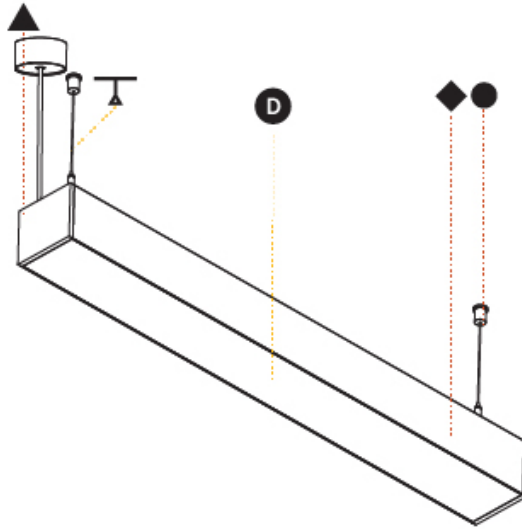

A300097-

PROJECT

TYPE

SPECIFIER

QUANTITY

DATE

A