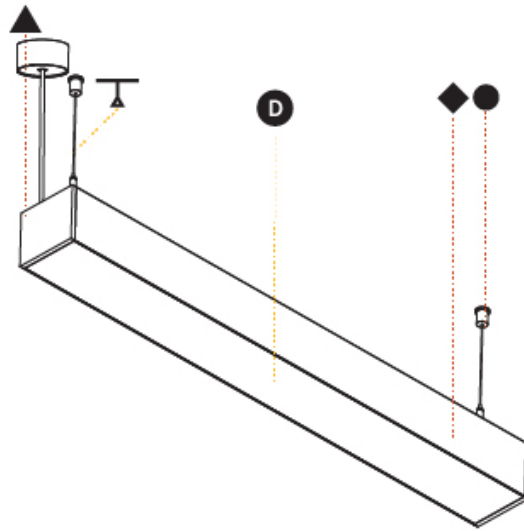

A300099-

PROJECT _____

TYPE _____

SPECIFIER _____

QUANTITY _____

DATE _____

A