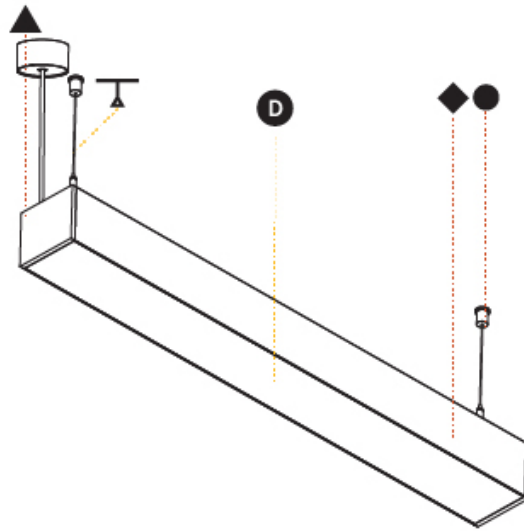

A300096-

PROJECT

TYPE

SPECIFIER

QUANTITY

DATE

A